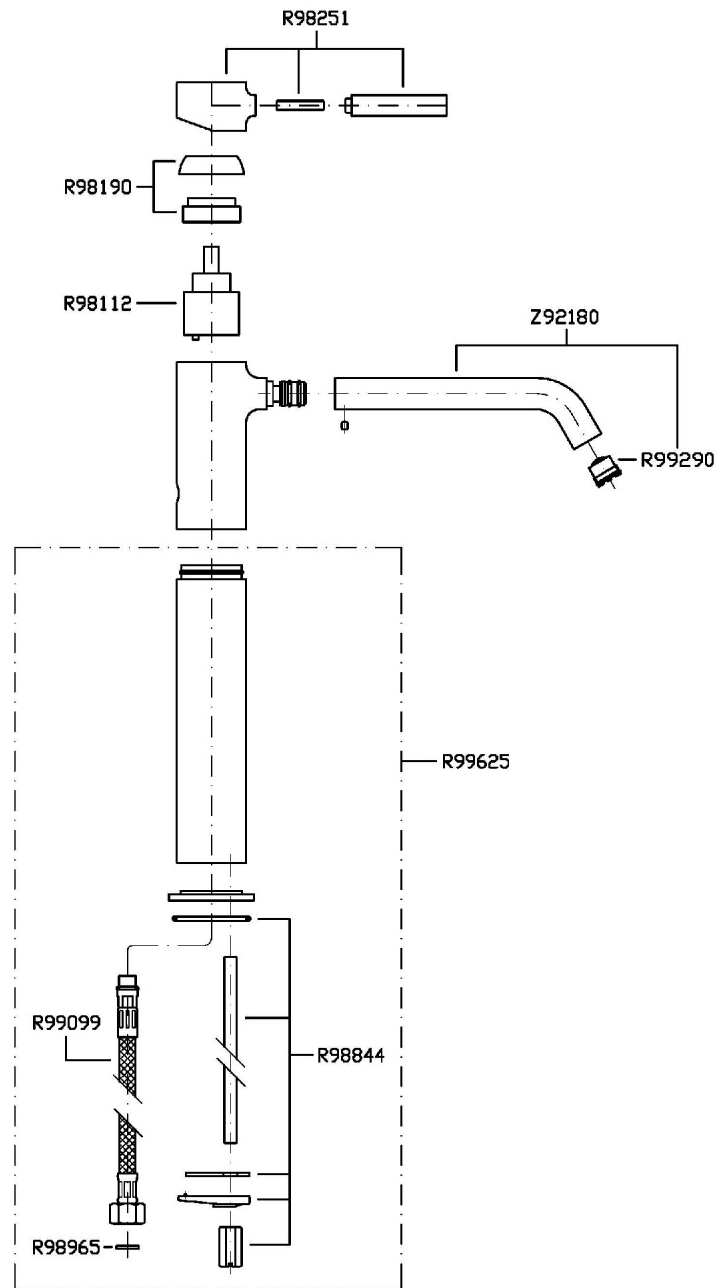

PAN

ZP6219

Esplosi / Exploded