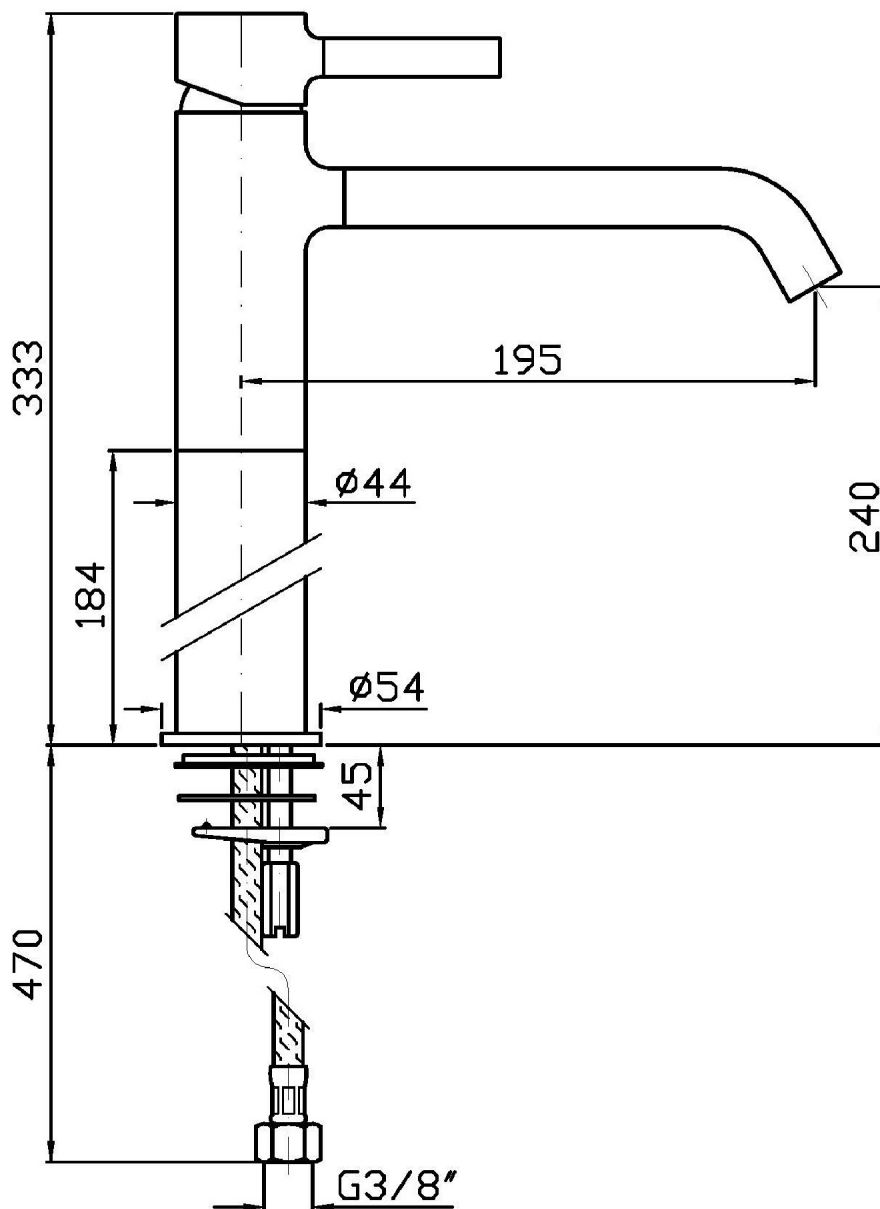

PAN

ZP6219

Disegno Complessivo / Overall Drawing